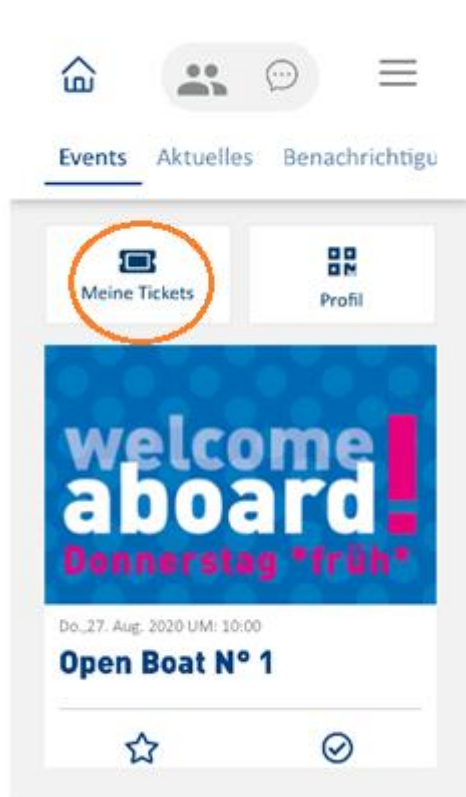

GET YOUR TICKET

To check-in at our events, all you have to do in future is show the QR code. You can find this under Events or in the settings.