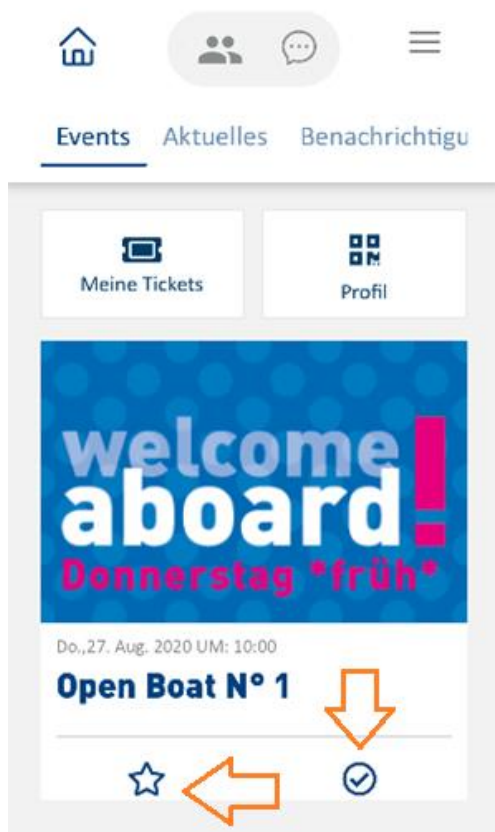

BOOK TICKETS

After logging in you will find yourself directly in the event overview. There you can note events (asterisk) or accept them directly (tick). You can withdraw the acceptance by clicking the checkmark again. You can get more information about the event by clicking on the graphic.