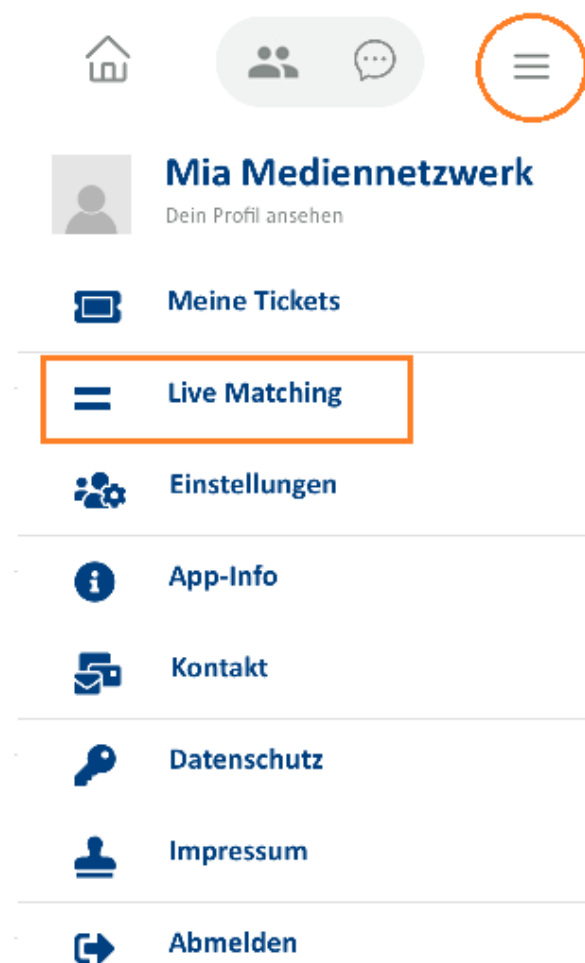

MATCHING

You can now network with media representatives from NRW at any time and thus advance your business. You may already be familiar with live matching from "Match Me If You Can!".