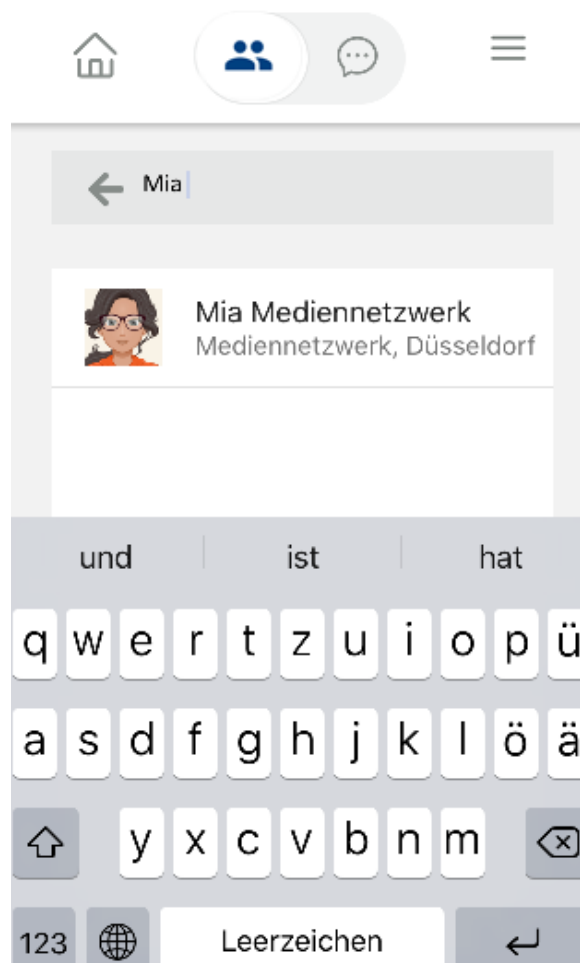

MATCHING

You can now network with media representatives from NRW at any time and thus advance your business. You may already be familiar with live matching from "Match Me If You Can!".