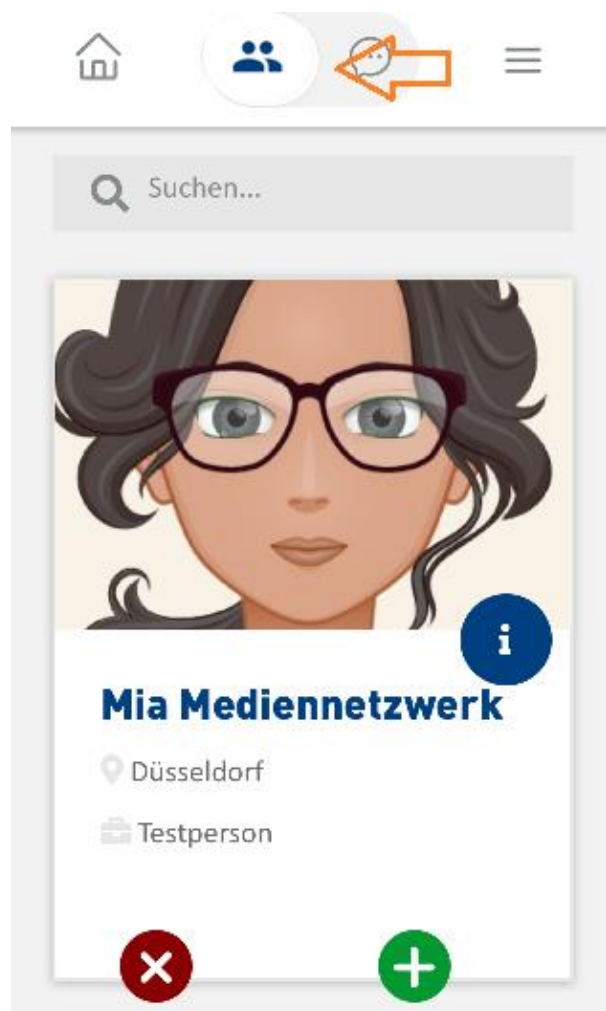

MATCHING

You can now network with media representatives from NRW at any time and thus advance your business. You may already be familiar with live matching from "Match Me If You Can!".