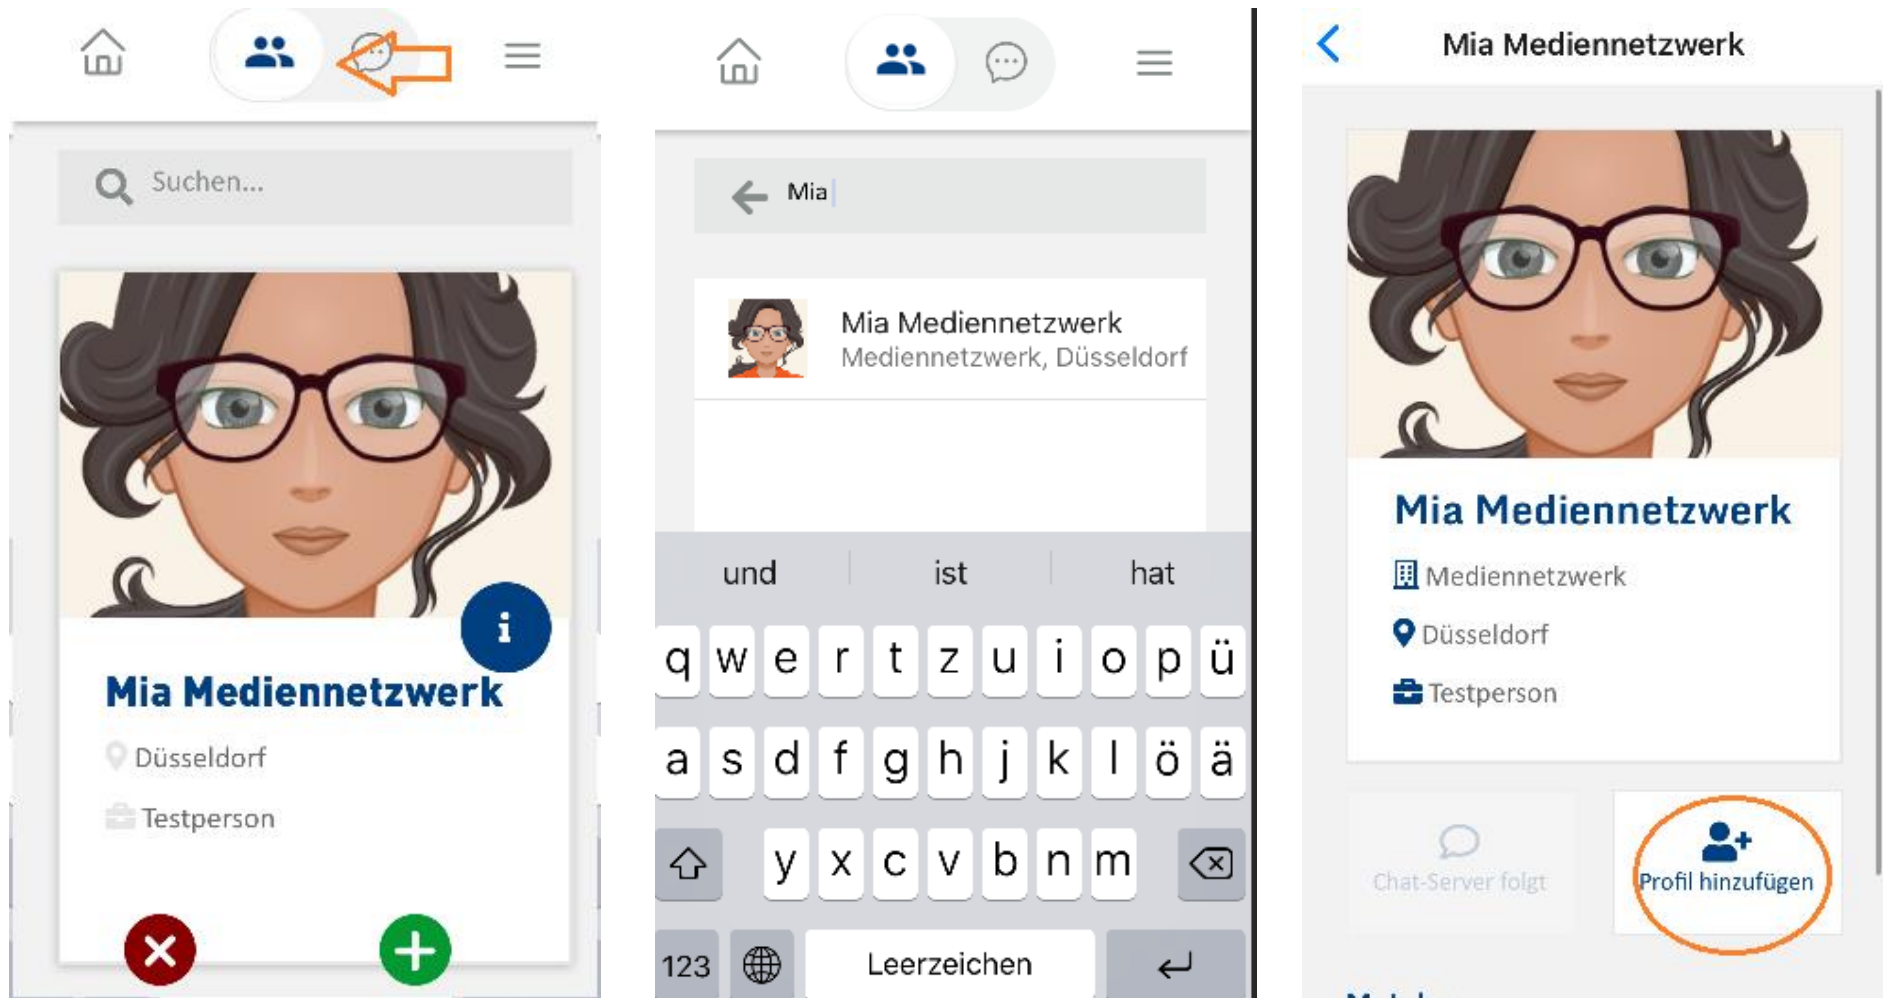

## GET YOUR TICKET

To check-in at our events, all you have to do in future is show the QR code. You can find this under Events or in the settings.

## SEARCH CONTACTS

Our network is searchable as long as your contact person has allowed visibility in the settings.