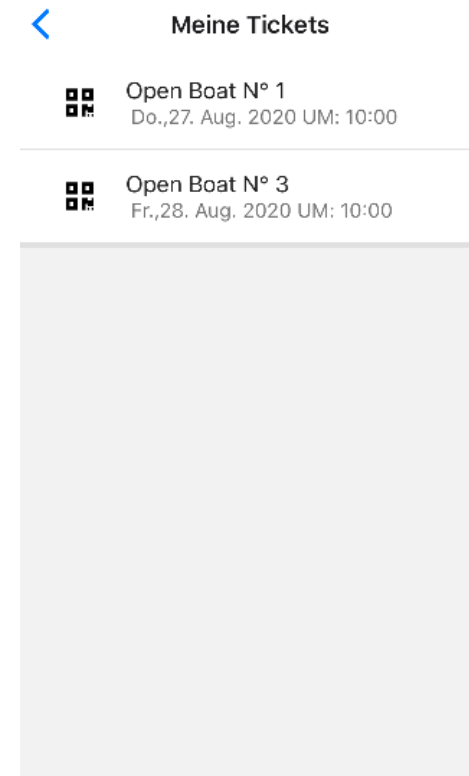

GET YOUR TICKET

To check-in at our events, all you have to do in future is show the QR code. You can find this under Events or in the settings.