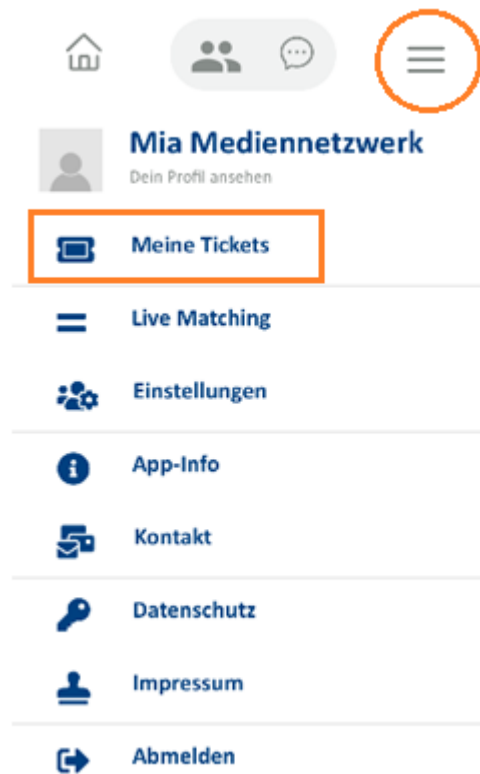

GET YOUR TICKET

To check-in at our events, all you have to do in future is show the QR code. You can find this under Events or in the settings.